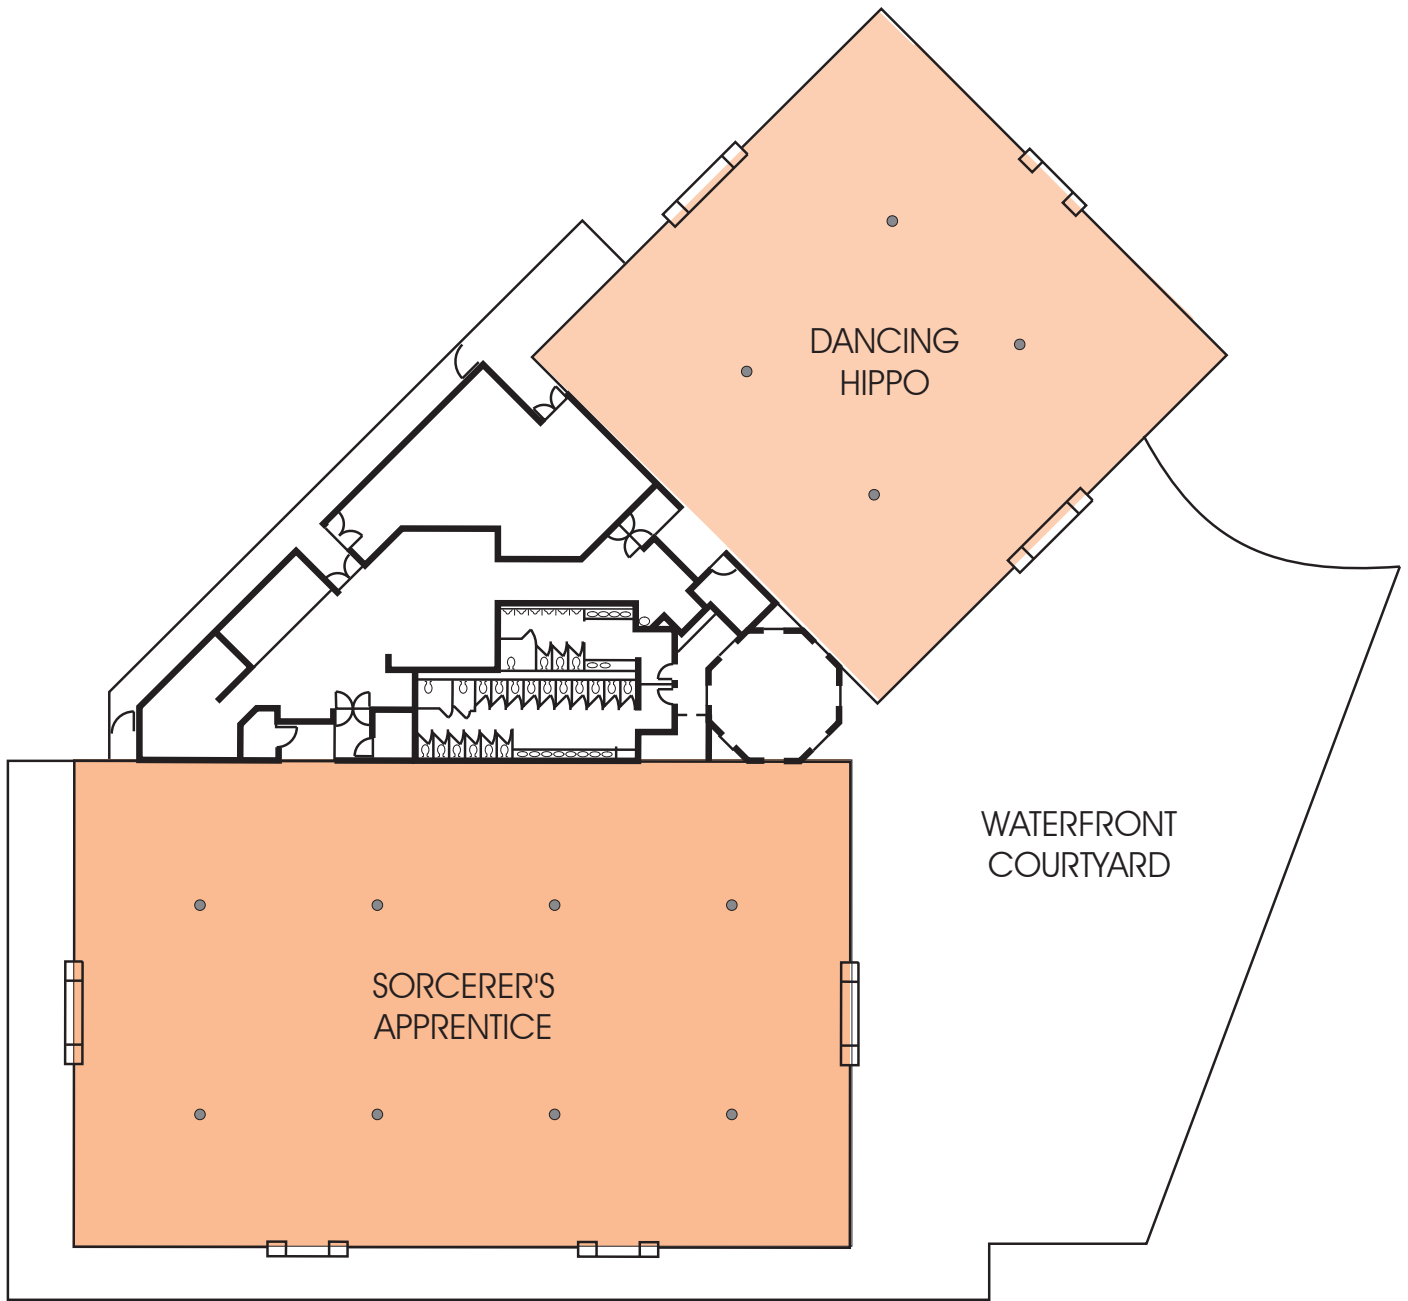

Outdoor Function Space Walt Disney World Swan and Dolphin

NAME	SQ FT	BANQUET	RECEPTION
Disney's Garden Pavilions	21,060	-	-
Dancing Hippos	8,100	560	1,600
Sorcerer's Apprentice	12,960	980	2,000
Waterfront Courtyard	7,750	-	800

Disney's Garden Pavilions feature two outdoor covered function areas.