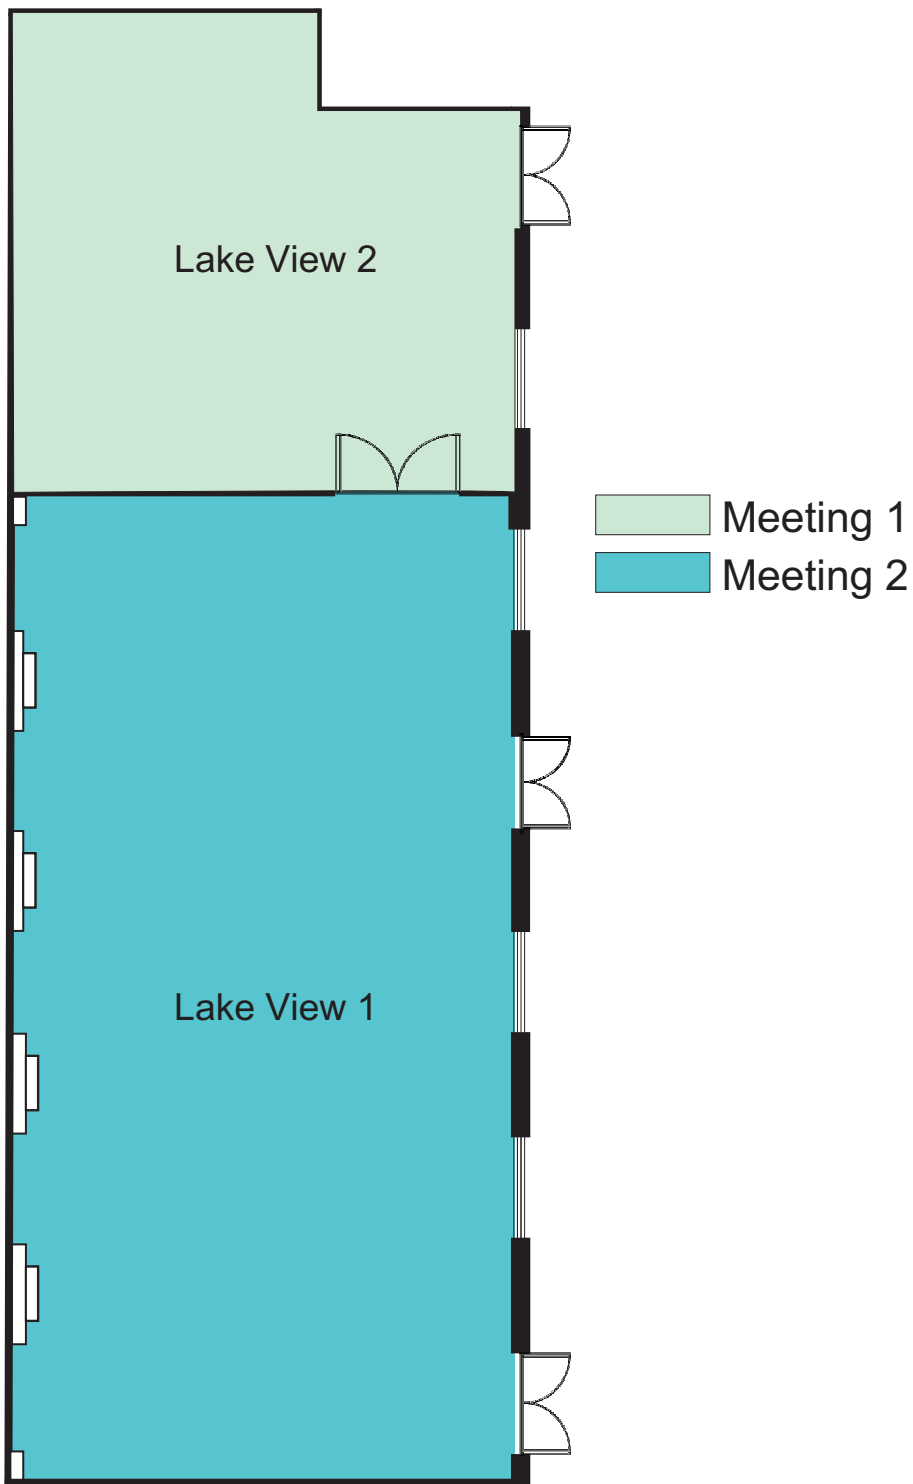

Walt Disney World Swan Lake View Room - Swan Poolside

Group Name
Dates

MEETING ROOM	SQ.FT.	LENGTH	WIDTH	CEILING HT	THEATER	SCHOOL	BANQUET	CONF	U-SHAPE	RECEPTION	HOLLOW SQUARE
Lake View Room											
Lake View 1	1,937	63'5"	27'9"	15'10"	220	123	140	54	57	140	66
Lake View 2	827	22'8"	27'9"	12'10"	81	51	50	24	30	TBD	36