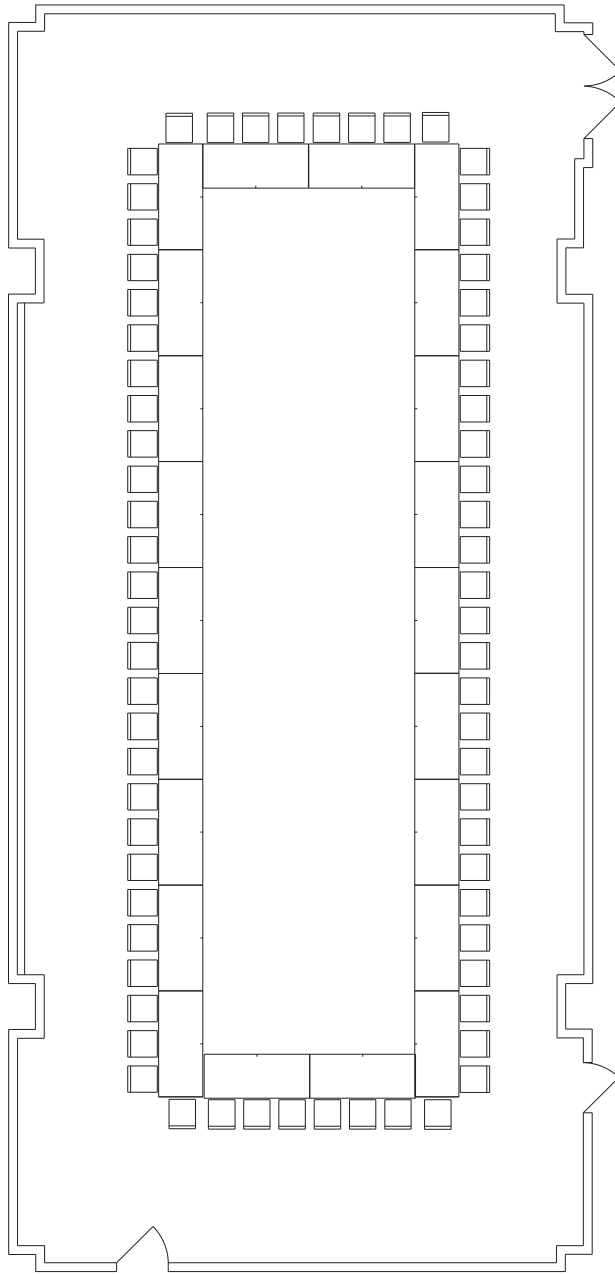

PIN WALL & TRAY

WALT DISNEY WORLD DOLPHIN

ASIA 1

AREA 2,241 SQ. FT. CEILING 11 FT. 5 IN. LOWEST PT. 10 FT. 6 IN.

Hollow square

70 Chairs