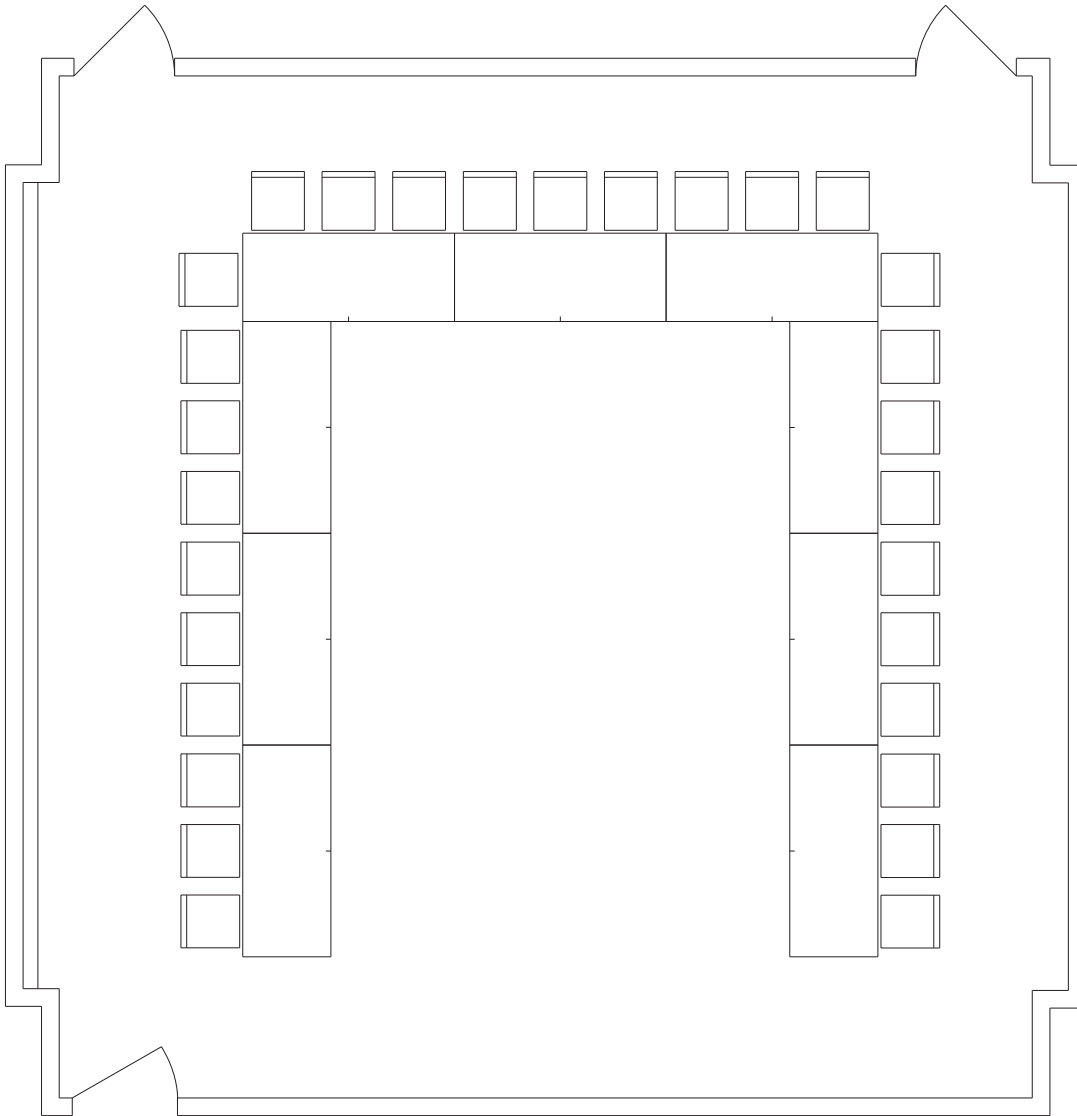

PIN WALL & TRAY

WALT DISNEY WORLD DOLPHIN
OCEANIC 6

AREA 845 SQ. FT. CEILING 11 FT. 10 IN. LOWEST PT. 11 FT. 1 IN.

U-shape

29 Chairs

SH5-4E